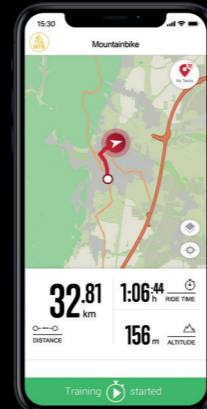

### HIGHLIGHTS

Navigation

1.77" Color Display

E-Bike Ready

**150+**

Functions

Sensor support

Barometric Altitude

Smartphone connectivity